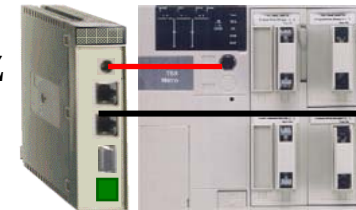

ETZ

UNITE WAY : 0.0.6

ETZ